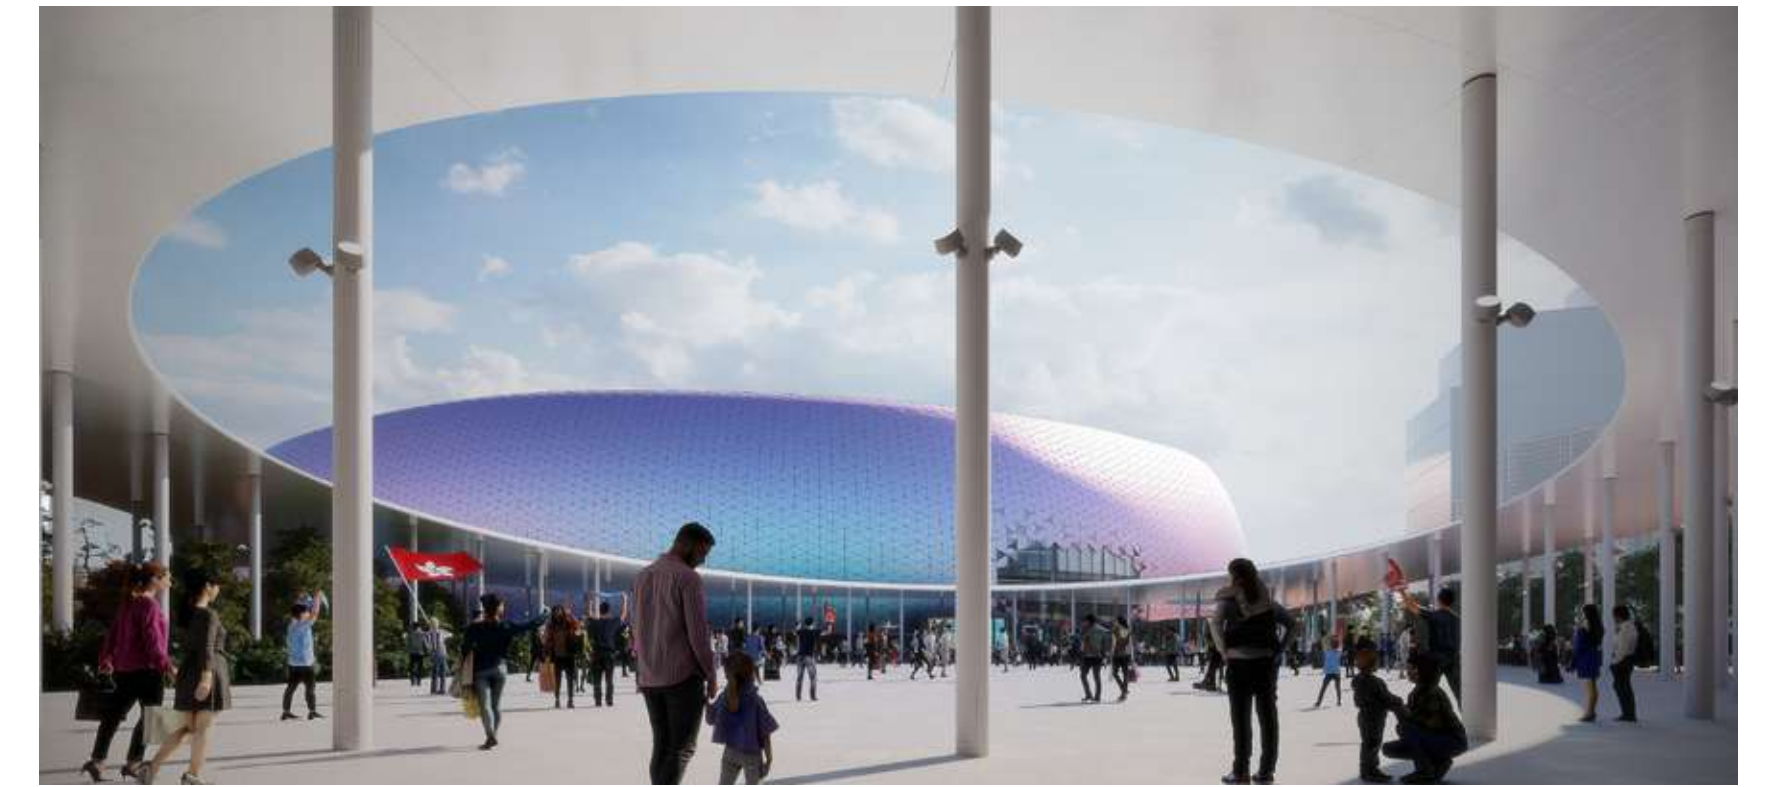

INTRODUCTION

HONG KONG

MAP

OUR VENUES

MAIN STADIUM

INDOOR SPORTS CENTRE

PUBLIC SPORTS GROUND

OUTDOOR EVENT SPACES

BUSINESS EVENT SPACES

EVENT PLANNING

SUSTAINABILITY

CATERING

RETAIL

CONTACT US

啟德體育園
KAI TAK
SPORTS PARK

Outdoor Event Spaces

Our Outdoor Event Spaces are an open-air complement to our main facilities. They showcase airy stretches set in a prime city-centre location and with rapid access via major transport links.

Innovative at its core and with numerous amenities built-in for easy setups, its three main spaces – Event Village, Main Plaza and Southern Terrace – allow for an array of alfresco setups, from festivals and markets to corporate outings.