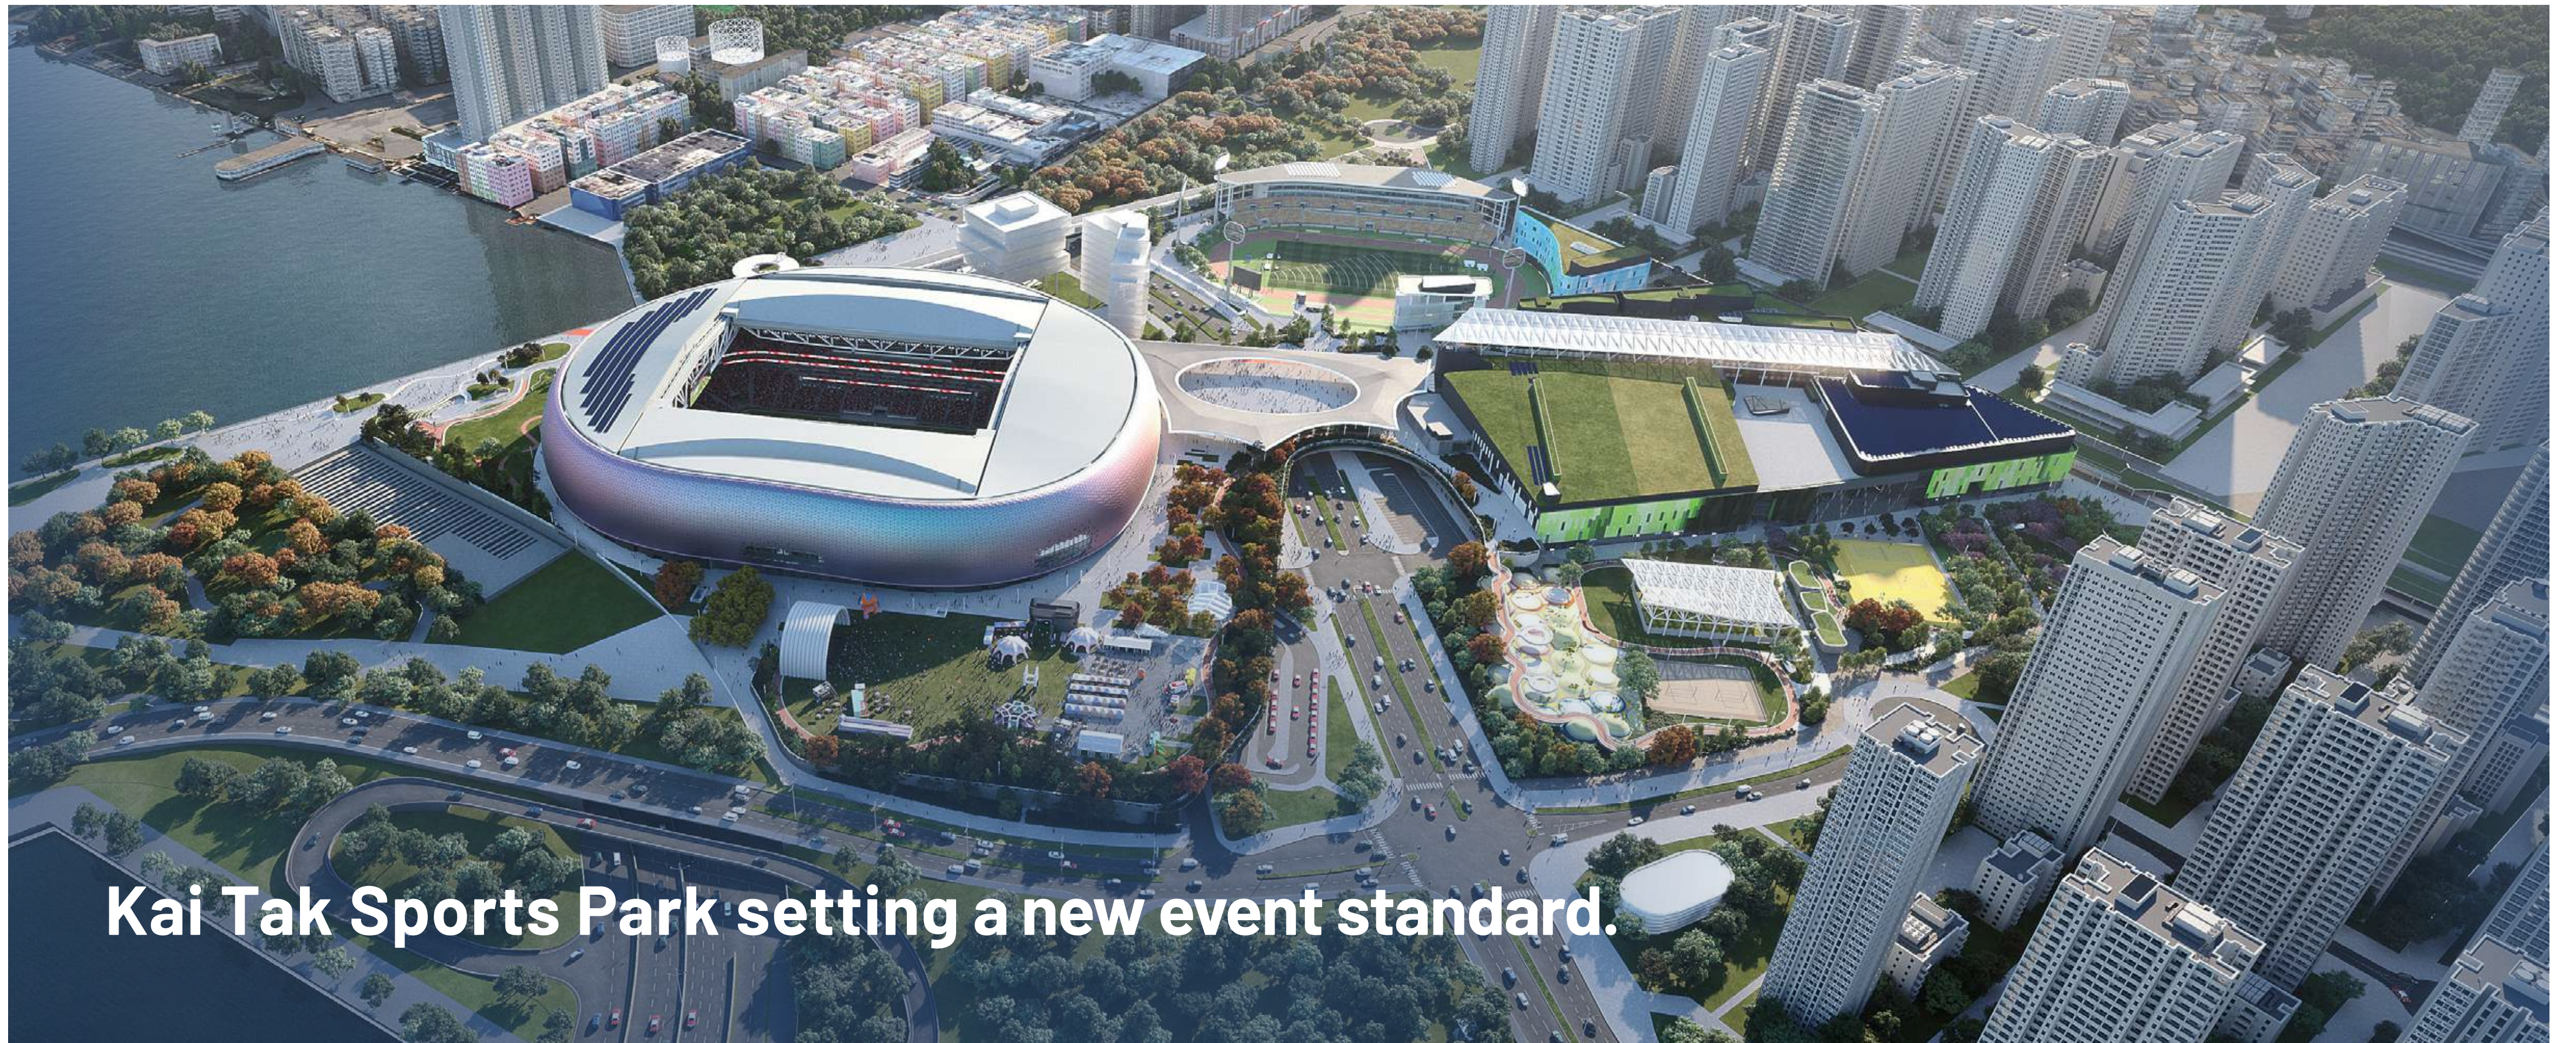

Kai Tak Sports Park setting a new event standard.

啟德體育園
**KAI TAK
SPORTS PARK**

Hotline
(852) 5587 6112

E-mail
jirvine@asmglobal.com

For more details contact
James Irvine - Director, Commercial

Kai Tak Sports Park