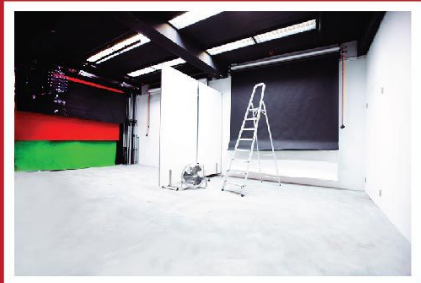

A click of a button, a lifetime of memories!

At Luna Works, we pride ourselves on taking more than just simple photos - we capture life's best moment. Our vast 2000 square - foot studio is located in the heart of Sheung Wan. Our expert eyes and state - of - art studio offer the perfect opportunity to tailor shoots according to your individual tastes.